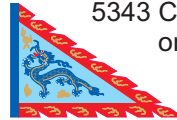

The Dragon of the East

5341 The first Chinese national and navy flag 1872 - 1890.
Before 1872 different forms were used, depending on the creativity of the manufacturer. Also seen after 1890.
The size of the flag depended on the size of the ship, length could be up to 3 m.
Lk = 25 mm = 2,70 € a piece
Lk = 35 mm = 3,00 € a piece
Lk = 48 mm = 3,70 € a piece

5342 Chinese national and navy flag 1890 - 1912.
Lk = 25 mm = 2,70 € a piece
Lk = 38 mm = 3,30 € a piece

5343 Common form of the Chinese flag on junks in 19th century. (with blue leech!)
Lk = 25 mm = 2,70 € a piece
Lk = 38 mm = 3,40 € a piece
Lk = 48 mm = 4,20 € a piece