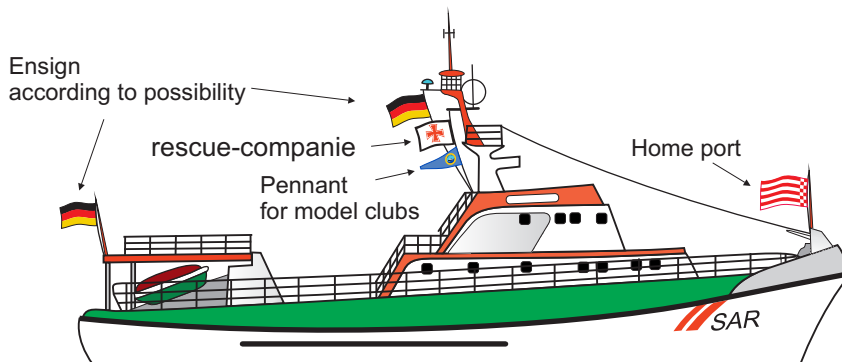

1314 Salvamento maritimo Spanish Lifeboat Institution.

Lk = 25 mm = 2,15 € a piece
 Lk = 30 mm = 2,50 € a piece

1315 Coast Guard

Lk = 23 mm = 3,85 € a piece
 Lk = 48 mm = 5,70 € a piece

Flags of a distress-rescue-cruiser