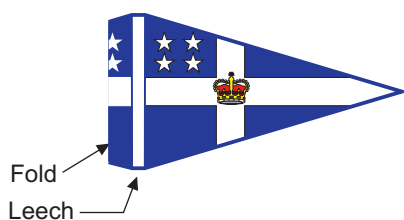

8730 Swiss yacht club CCS
Lk = 28 mm = 2,50 € a piece
Lk = 38 mm = 3,20 € a piece

8731 Burgee of the CCS
Lk = 28 mm = 2,25 € a piece

8740 Yachtclub New York City *)
Lk = 26 mm = 2,45 € a piece

8748 Yachtclub Buffalo *)
Lk = 26 mm = 2,30 € a piece

8750 Chicago*)
Lk = 50 mm = 4,85 € a piece

The yacht club burgees have, like all the other flags and pennants, a fold and a printed Leech.

8752 Orioles, Baltimore
Lk = 30 mm = 3,35 € a piece

8770 Riva-Wimpel
Lk = 9,5 mm = 1,20 € a piece
Lk = 12,5 mm = 1,35 € a piece
Lk = 15,0 mm = 1,50 € a piece
Lk = 20,0 mm = 1,90 € a piece
Lk = 25,0 mm = 2,30 € a piece
Lk = 30,0 mm = 2,75 € a piece
Lk = 35,0 mm = 3,20 € a piece
Lk = 40,0 mm = 3,50 € a piece
Lk = 60,0 mm = 5,40 € a piece