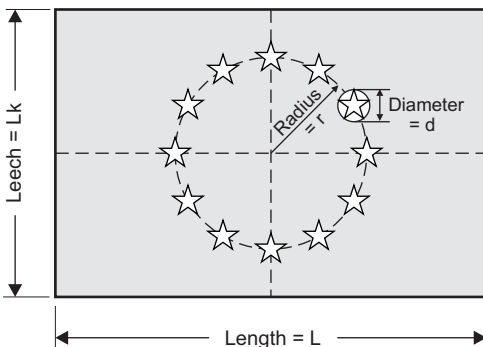

European flag

The European flag is not official maritime flag, but is led only every now and then as those, partial also with small national flag of the respective member state in the left upper corner. Against current opinion the number of the stars does not correspond to the number of the member states!

1601 European flag since 1955 *).

Lk = 15 mm = 1,80 € je a piece
Lk = 25 mm = 2,10 € je a piece
Lk = 28 mm = 2,50 € je a piece
Lk = 35 mm = 3,10 € je a piece
Lk = 38 mm = 3,40 € je a piece
Lk = 50 mm = 4,30 € je a piece

1602 European flag with German flag

in the upper left corner
Lk = 15 mm = 2,20 € a piece
Lk = 25 mm = 2,50 € a piece
Lk = 28 mm = 2,80 € a piece
Lk = 35 mm = 3,45 € a piece

1602 European flag with switzerland
in the upper left corner, although
switzerland not is member of EU .
See also Swiss flags!

Lk = 15 mm = 2,20 € a piece
Lk = 28 mm = 2,80 € a piece
Lk = 35 mm = 3,45 € a piece

1604 European flag with Denmark
in the upper left corner

Lk = 15 mm = 2,20 € a piece
Lk = 28 mm = 2,80 € a piece
Lk = 38 mm = 3,60 € a piece

Delivery also with the flags of other
member states in the upper corner possibly

*) Attention:

When hoisting the flag be careful
not to put it upside down!

Chronology of the membership:

In 1958: Belgium, France, Germany, Italy,
Luxembourg, Netherlands,
in 1973: Denmark, Ireland, United Kingdom,
in 1981: Greece,
in 1986: Portugal, Spain,
in 1995: Austria, Finland, Sweden,
in 2004: Czechia, Cyprus, Estonia, Hungary, Latvia,
Lithuania, Malta, Poland, Slovakia, Slovenia,

Proportionen: Flag = 2 : 3

Diameter star	d = 2 parts
Radius star ring	r = 6 parts
Leech (height)	Lk = 18 parts
Länge der Flagge	L = 27 parts

or: Length L = 1,5 x Lk
Radius r = 1/3 x Lk
Diameter d = 2/18 x Lk

Colours: Pantone Reflex Blue = RGB: 0/51/153 (#003399)
Pantone Yellow = RGB: 255/204/0 (#FFCC00).

Orders to: Hans-Juergen Blissenbach, Leineweg 46, D-33689 Bielefeld, Germany,
Phone: +49 5205 4618, Fax: +49 5205 4963,
Mail: hansblissenbach@t-online.de
In your order please specify flag number and leech length Lk in mm